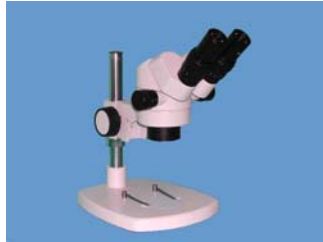

NTH
(10x, 20x, 30x, 40x)
Choice of two
Stereo Microscope

NTHC
(10x, 20x, 30x, 40x)
Choice of two Stereo
Tri-nocular Microscope

QNTH
(10x, 30x)
Stereo Microscope

QNTHC
(10x, 30x)
Stereo Tri-nocular
Microscope

NTG-10
(8x-34x)
(10x-40x)
Stereo Zoom Microscope

NTG-10C
Stereo Zoom
Tri-nocular Microscope

NTK-10C
(10x-40x)
Stereo Zoom
Tri-nocular Microscope

NTE
(7x-45x)
Stereo Zoom
Microscope

NTN
(6.5x-60x)
Stereo Zoom Microscope

NTS
(10x)
Ultra Long Working
Distance Microscope

Tool Maker
Microscope Measuring
Microscope with
Optional 25mm, 50mm
Travel X-Y Table

Zoom Lens
(0.7x-4.5x)
(0.65x-6x)

Metallurgical High Power Microscope: