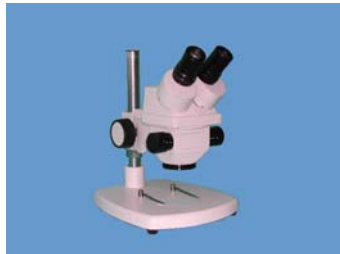

NTH
(10x, 20x, 30x, 40x)
Choice of two
Stereo Microscope

NTHC
(10x, 20x, 30x, 40x)
Choice of two Stereo
Tri-nocular Microscope

QNTH
(10x, 30x)
Stereo Microscope

QNTHC
(10x, 30x)
Stereo Tri-nocular
Microscope

NTG-10
(8x-34x)
(10x-40x)
Stereo Zoom Microscope

NTG-10C
Stereo Zoom
Tri-nocular Microscope

NTK-10C
(10x-40x)
Stereo Zoom
Tri-nocular Microscope

NTE
(7x-45x)
Stereo Zoom
Microscope

NTN
(6.5x-60x)
Stereo Zoom Microscope

NTS
(10x)
Ultra Long Working
Distance Microscope

Tool Maker
Microscope Measuring
Microscope with
Optional 25mm, 50mm
Travel X-Y Table

Zoom Lens
(0.7x-4.5x)
(0.65x-6x)

Metallurgical High Power Microscope: