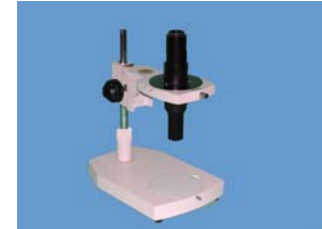

NTH
(10x, 20x, 30x, 40x)
Choice of two
Stereo Microscope

NTHC
(10x, 20x, 30x, 40x)
Choice of two Stereo
Tri-nocular Microscope

QNTH
(10x, 30x)
Stereo Microscope

QNTHC
(10x, 30x)
Stereo Tri-nocular
Microscope

NTG-10
(8x-34x)
(10x-40x)
Stereo Zoom Microscope

NTG-10C
Stereo Zoom
Tri-nocular Microscope

NTK-10C
(10x-40x)
Stereo Zoom
Tri-nocular Microscope

NTE
(7x-45x)
Stereo Zoom
Microscope

NTN
(6.5x-60x)
Stereo Zoom Microscope

NTS
(10x)
Ultra Long Working
Distance Microscope

Tool Maker
Microscope Measuring
Microscope with
Optional 25mm, 50mm
Travel X-Y Table

Zoom Lens
(0.7x-4.5x)
(0.65x-6x)

Metallurgical High Power Microscope: